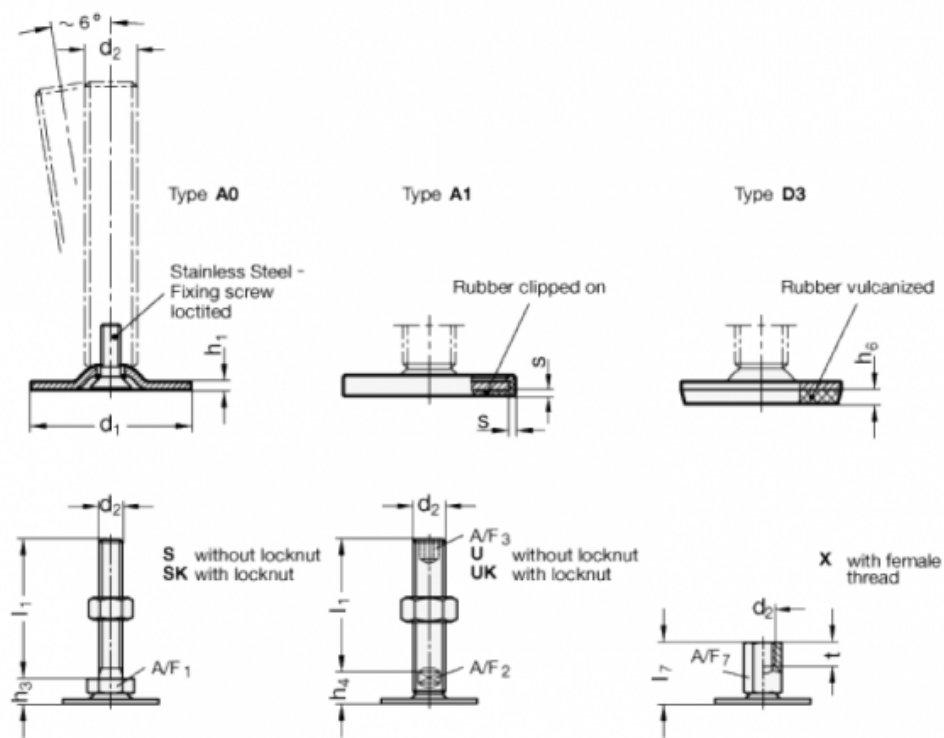

Data Sheet

Article number: 204040M863A0SK

Description: E+G levelling foot
GN 40-40-M8-63-A0-SK

Note: SK With nut, External hexagon at the bottom

Measures

A/F1	= 17
d1	= 40
d2	= M8
h1	= 2
h3	= 11
h6	=
l1	= 63
s	=